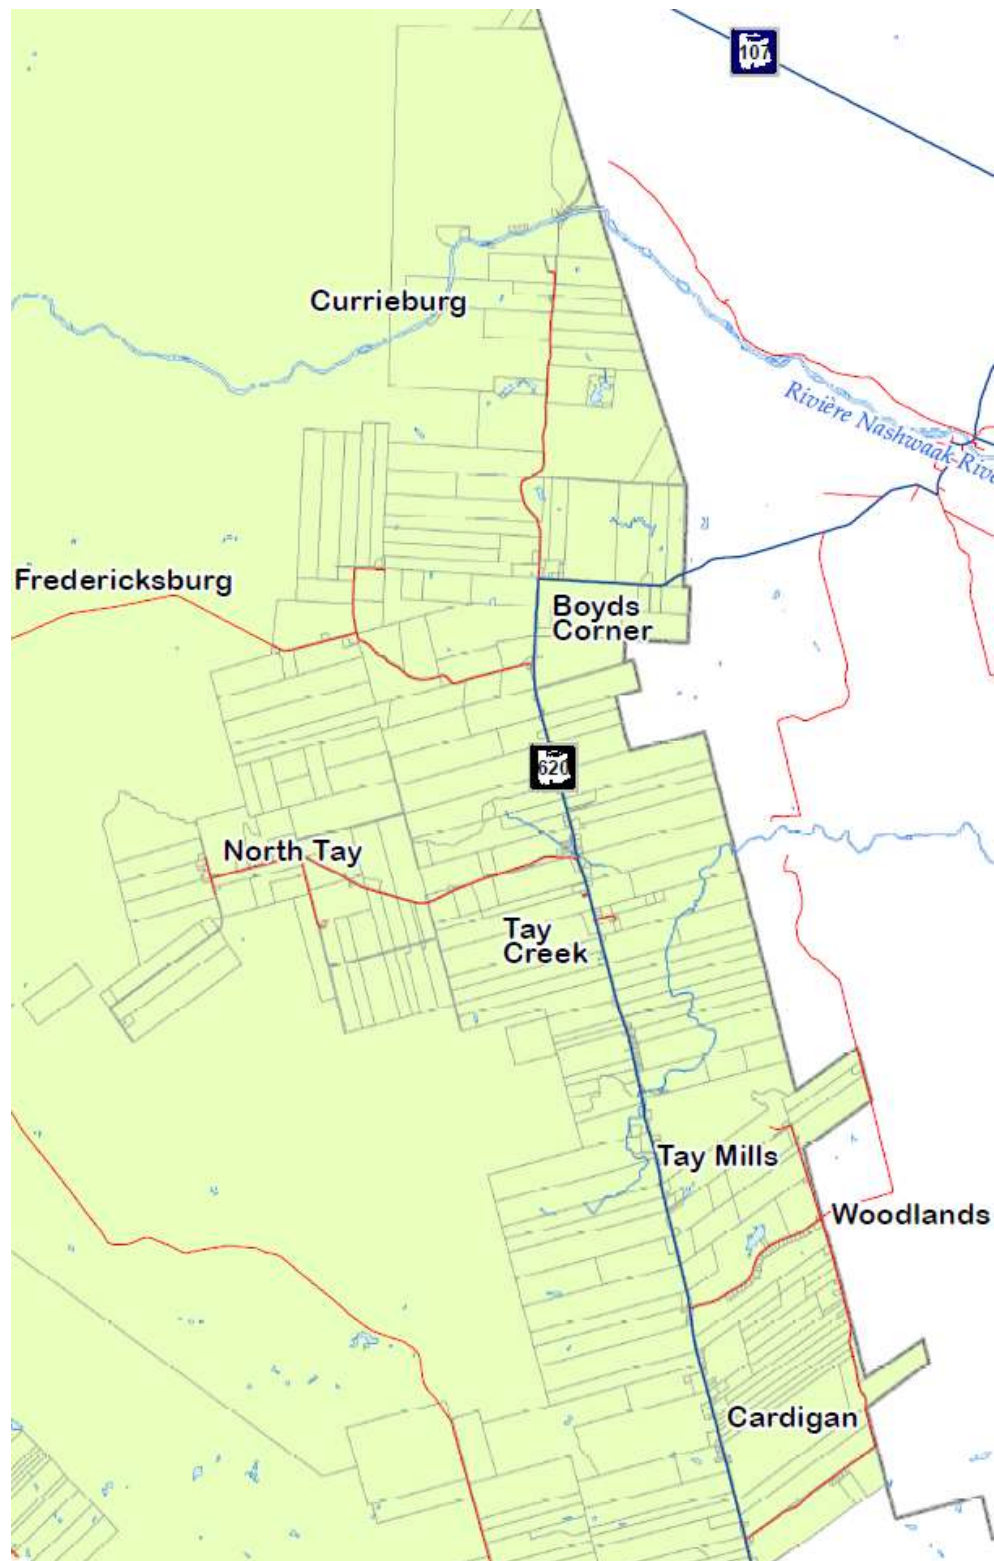

Communities along NB Route 620 that are in the northern part of Douglas Local Service District within the proposed York Rural Community Project